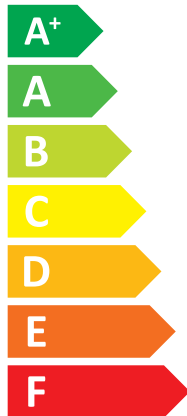

ENERG

енергия · ενεργεια

Top Hybrid Plus

35K Box / Q8

ITALTHERM

A++

A

Two icons showing sound power levels. The top icon shows a speaker inside a house with the value **54 dB**. The bottom icon shows a speaker outside a house with the value **68 dB**.

Legend for power output levels, shown as colored squares: **12 kW** (dark blue), **8 kW** (medium blue), and **4 kW** (light blue).