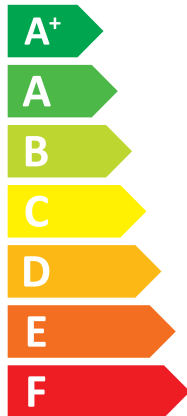

ENERG

енергия · ενεργεια

Y

IJA

IE

IA

ITALTHERM

Top Hybrid 35K Box / Q8

A++

A

Two icons showing sound power levels. The top icon shows a speaker inside a house with the value 54 dB. The bottom icon shows a speaker outside a house with the value 68 dB.

A legend for power output levels, consisting of three colored squares with corresponding text: a dark blue square for 12 kW, a medium blue square for 8 kW, and a light blue square for 4 kW.