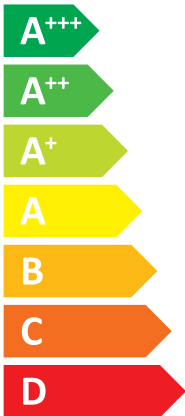

ENERG

енергия · ενεργεια

Y

IJA

IE

IA

ITALTHERM

Top Hybrid 35K Box / Q8

A++

A

Two icons showing sound power levels. The top icon shows a speaker inside a house with the value 54 dB. The bottom icon shows a speaker outside a house with the value 68 dB.

A legend for power output levels, consisting of three colored squares with corresponding text: a dark blue square for 12 kW, a medium blue square for 8 kW, and a light blue square for 4 kW.