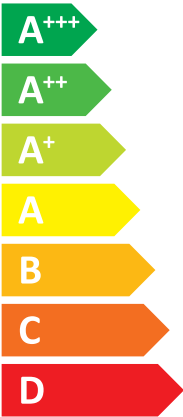

## Top Hybrid 35K / Q8

**A++**

**A**

Two sound power level icons. The top one shows a speaker inside a house with the text "54 dB". The bottom one shows a speaker outside a house with the text "68 dB".

A legend for power output levels, consisting of three colored squares with corresponding text: a dark blue square for "12 kW", a medium blue square for "8 kW", and a light blue square for "4 kW".