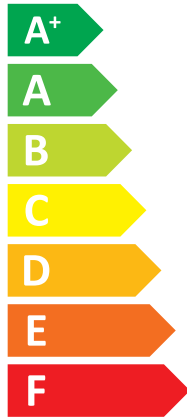

## Top Hybrid 35K / Q8

**A++**

**A**

Two sound power level icons. The top one shows a speaker inside a house with the text "54 dB". The bottom one shows a speaker outside a house with the text "68 dB".

A legend for power output levels, consisting of three colored squares with corresponding text: a dark blue square for "12 kW", a medium blue square for "8 kW", and a light blue square for "4 kW".