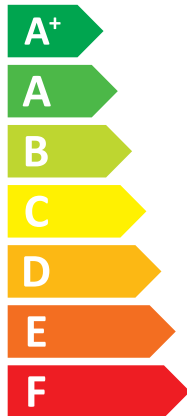

ENERG

енергия · ενεργεια

Y

IJA

IE

IA

ITALTHERM

Kit Hybrid Top 35K / Q8

A++

A

Two sound power level icons. The top one shows a speaker inside a house icon with the text "43 dB". The bottom one shows a speaker outside a house icon with the text "68 dB".

A legend for power output levels, consisting of three colored squares with corresponding text: a dark blue square for "12 kW", a medium blue square for "8 kW", and a light blue square for "4 kW".