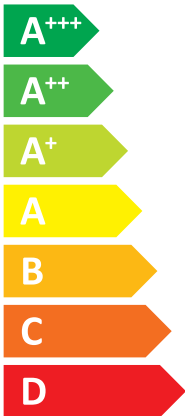

ENERG

енергия · ενεργεια

Y

IJA

IE

IA

ITALTHERM

Kit Hybrid Top 35K / Q8

A++

A

Two sound power level icons. The top one shows a speaker inside a house icon with the text "43 dB". The bottom one shows a speaker outside a house icon with the text "68 dB".

A legend for power output levels, consisting of three colored squares with corresponding text: a dark blue square for "12 kW", a medium blue square for "8 kW", and a light blue square for "4 kW".