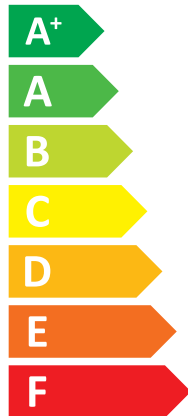

## ITALTHERM

**A++**

**A**

Two sound power level icons. The top one shows a speaker inside a house icon with the text "43 dB". The bottom one shows a speaker outside a house icon with the text "68 dB".

A legend for power output levels, consisting of three colored squares with corresponding text: a dark blue square for "12 kW", a medium blue square for "8 kW", and a light blue square for "4 kW".