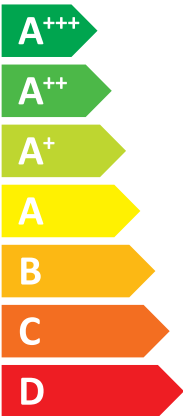

## Kit Hybrid Plus Top

## ITALTHERM

**A++**

**A**

Two sound power level icons. The top one shows a speaker inside a house icon with the text "43 dB". The bottom one shows a speaker outside a house icon with the text "68 dB".

A legend for power output levels, consisting of three colored squares with corresponding text: a dark blue square for "12 kW", a medium blue square for "8 kW", and a light blue square for "4 kW".