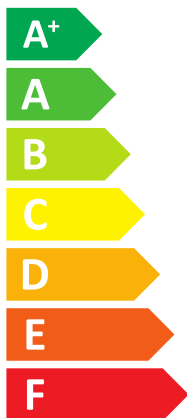

ENERG

енергия · ενεργεια

HYDRABLOCK

ITALTHERM

Hybrid TOP 35K/9M

Two sound power level icons: the top one shows a speaker icon with sound waves and the value **52 dB**; the bottom one shows a house icon with sound waves and the value **67 dB**.

A legend for power output with three colored squares: a dark blue square for **9 kW**, a medium blue square for **8 kW**, and a light blue square for **9 kW**.