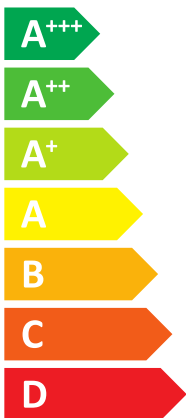

ENERG

енергия · ενεργεια

HYDRABLOCK

ITALTHERM

Hybrid TOP 35K/9M

Two sound power level icons: the top one shows a speaker icon with sound waves and the value **52 dB**; the bottom one shows a house icon with sound waves and the value **67 dB**.

A legend for power output with three colored squares: a dark blue square for **9 kW**, a medium blue square for **8 kW**, and a light blue square for **9 kW**.