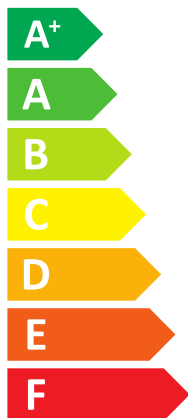

ENERG

енергия · ενεργεια

Y IJA
IE IA

HYDRABLOCK

ITALTHERM

Hybrid TOP 35K/7M

A++

A

Two sound power level icons. The top one shows a speaker inside a house icon with the text "52 dB". The bottom one shows a speaker outside a house icon with the text "64 dB".

A legend for power output, showing three colored squares: dark blue, medium blue, and light blue, each followed by the text "7 kW".