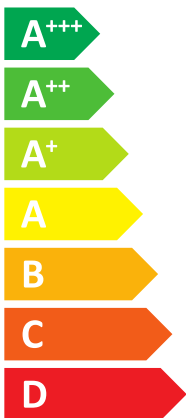

ENERG

енергия · ενεργεια

Y IJA
IE IA

HYDRABLOCK

ITALTHERM

Hybrid TOP 35K/7M

A++

A

Two sound power level icons. The top one shows a speaker inside a house icon with the text "52 dB". The bottom one shows a speaker outside a house icon with the text "64 dB".

A legend for power output, showing three colored squares: dark blue, medium blue, and light blue, each followed by the text "7 kW".