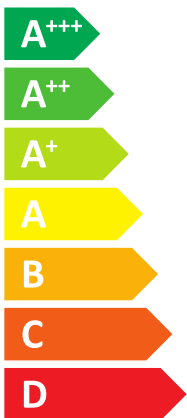

ENERG

енергия · ενεργεια

HYDRABLOCK Hybrid

ITALTHERM

TOP 35K/5M

A++

A

Two icons showing sound power levels. The top icon shows a speaker inside a house with the value **52 dB**. The bottom icon shows a speaker outside a house with the value **61 dB**.

Legend for power output levels, shown as colored squares: dark blue for **5 kW**, medium blue for **7 kW**, and light blue for **5 kW**.