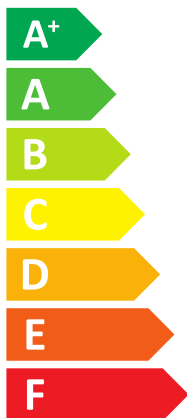

### TOP 25K/9M

**A++**

**A**

Two icons showing sound power levels. The top icon shows a speaker inside a house with the value **51 dB**. The bottom icon shows a speaker outside a house with the value **67 dB**.

Legend for power output levels: a dark blue square for **9 kW**, a medium blue square for **8 kW**, and a light blue square for **9 kW**.