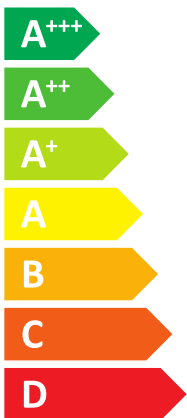

### TOP 25K/9M

**A++**

**A**

Two icons showing sound power levels. The top icon shows a speaker inside a house with the value **51 dB**. The bottom icon shows a speaker outside a house with the value **67 dB**.

Legend for power output levels: a dark blue square for **9 kW**, a medium blue square for **8 kW**, and a light blue square for **9 kW**.