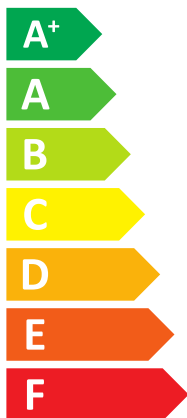

# ENERG

енергия · ενεργεια

Y IJA  
IE IA

## HYDRABLOCK Hybrid TOP 25K/7M

A++

A

Two icons showing sound power levels: a speaker inside a house icon with the value 51 dB, and a speaker outside a house icon with the value 64 dB.

Legend for power consumption: a dark blue square for 7 kW, a medium blue square for 7 kW, and a light blue square for 7 kW.