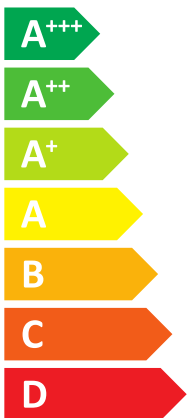

# ENERG

енергия · ενεργεια

Y IJA  
IE IA

## HYDRABLOCK Hybrid TOP 25K/7M

A++

A

Two icons showing sound power levels: a speaker inside a house icon with the value 51 dB, and a speaker outside a house icon with the value 64 dB.

Legend for power consumption: a dark blue square for 7 kW, a medium blue square for 7 kW, and a light blue square for 7 kW.