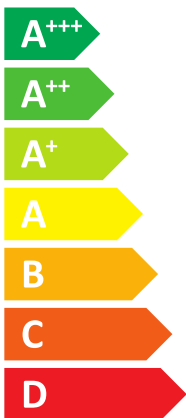

ENERG

енергия · ενεργεια

ITALTHERM

HYDRABLOCK Hybrid SOLAR 35K/9M

A++

B

Two icons showing sound power levels. The top icon shows a speaker inside a house with the value **57 dB**. The bottom icon shows a speaker outside a house with the value **67 dB**.

A legend for power consumption with three colored squares: dark blue for **9 kW**, medium blue for **8 kW**, and light blue for **9 kW**.