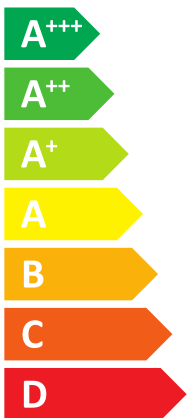

ENERG

енергия · ενεργεια

ITALTHERM

HYDRABLOCK Hybrid SOLAR 35K/7M

A++

B

Two sound power level icons. The top one shows a speaker inside a house icon with the text **57 dB**. The bottom one shows a speaker outside a house icon with the text **64 dB**.

A legend box containing three entries, each with a blue square and the text **7 kW**.