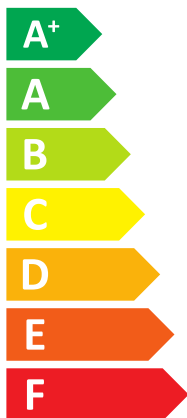

ENERG

енергия · ενεργεια

ITALTHERM

HYDRABLOCK Hybrid SOLAR 35K/7M

A++

B

Two sound power level icons. The top one shows a speaker inside a house icon with the text **57 dB**. The bottom one shows a speaker outside a house icon with the text **64 dB**.

A legend box containing three entries, each with a blue square and the text **7 kW**.