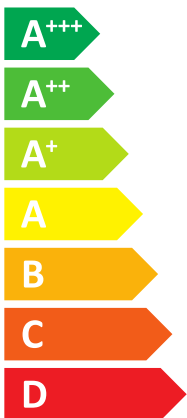

ENERG

енергия · ενεργεια

HYDRABLOCK Hybrid

OPEN 25K/9M

ITALTHERM

A++

A

Two icons showing sound power level: a speaker icon with the text "- dB" and a house icon with the text "67 dB".

A map of Europe with different regions shaded in three shades of blue. A legend to the right shows three boxes: a dark blue box labeled "9 kW", a medium blue box labeled "8 kW", and a light blue box labeled "9 kW".