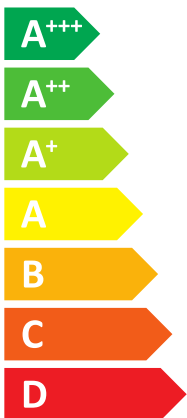

# ENERG

енергия · ενεργεια

Y IJA  
IE IA

### ITALTHERM

A++

A

Two icons showing sound power levels: a speaker icon with the text "- dB" and a house icon with the text "64 dB".

Legend for power consumption: three colored squares (dark blue, medium blue, light blue) each followed by the text "7 kW".