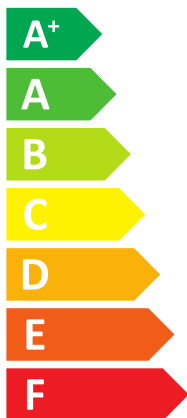

# ENERG

енергия · ενεργεια

Y IJA  
IE IA

### ITALTHERM

A++

A

Two icons showing sound power levels: a speaker icon with the text "- dB" and a house icon with the text "64 dB".

Legend for power consumption: three colored squares (dark blue, medium blue, light blue) each followed by the text "7 kW".