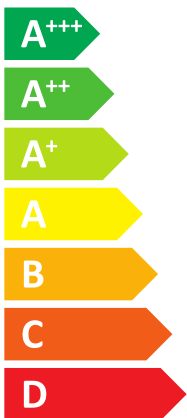

### OPEN 25K/5M

**A++**

**A**

Two icons showing sound power levels. The top icon shows a speaker inside a house with the text "- dB". The bottom icon shows a speaker outside a house with the text "61 dB".

Legend for power output levels: a dark blue square for 5 kW, a medium blue square for 7 kW, and a light blue square for 5 kW.