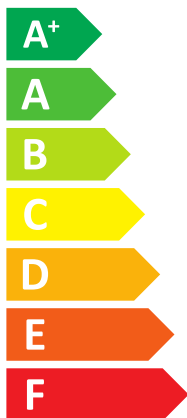

### OPEN 25K/5M

**A++**

**A**

Two icons showing sound power levels. The top icon shows a speaker inside a house with the text "- dB". The bottom icon shows a speaker outside a house with the text "61 dB".

Legend for power output levels: a dark blue square for 5 kW, a medium blue square for 7 kW, and a light blue square for 5 kW.