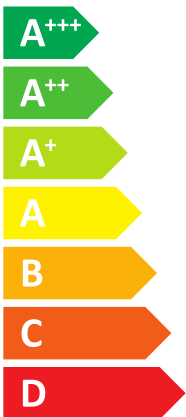

ENERG

енергия · ενεργεια

HYDRABLOCK Hybrid CLASS 30K/9M

ITALTHERM

A++

A

Two icons showing sound power levels. The top icon shows a speaker inside a house with the value **52 dB**. The bottom icon shows a speaker outside a house with the value **67 dB**.

A legend for power consumption with three colored squares: dark blue for **9 kW**, medium blue for **8 kW**, and light blue for **9 kW**.