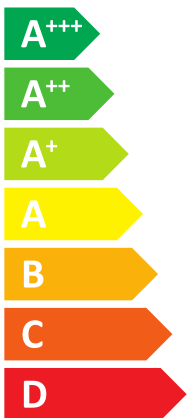

### ITALTHERM

**A++**

**A**

Two icons showing sound power levels. The top icon shows a speaker inside a house with the value **52 dB**. The bottom icon shows a speaker outside a house with the value **61 dB**.

A legend for power consumption levels, shown as colored squares: dark blue for 5 kW, medium blue for 7 kW, and light blue for 5 kW.