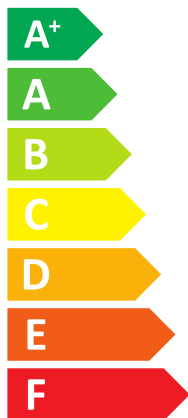

### ITALTHERM

**A++**

**A**

Two icons representing sound power level: a speaker icon with sound waves and a house icon with sound waves. Below the speaker icon is the text "- dB". Below the house icon is the text "67 dB".

A legend for power consumption with three colored squares: dark blue, medium blue, and light blue. Next to the dark blue square is "9 kW", next to the medium blue square is "8 kW", and next to the light blue square is "9 kW".