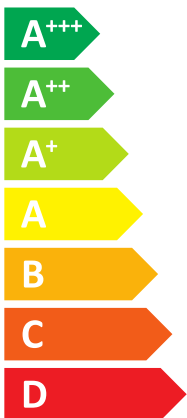

### ITALTHERM

**A++**

**A**

Two icons representing sound power level: a speaker icon with sound waves and a house icon with sound waves. Below the speaker icon is the text "- dB". Below the house icon is the text "67 dB".

A legend for power consumption with three colored squares: dark blue, medium blue, and light blue. Next to the dark blue square is "9 kW", next to the medium blue square is "8 kW", and next to the light blue square is "9 kW".