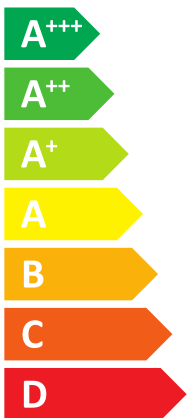

ENERG

енергия · ενεργεια

Y IJA
IE IA

HYDRABLOCK Hybrid BOX 25K/7M

ITALTHERM

A++

A

Two icons showing sound power levels: a speaker icon with the text "- dB" and a house icon with the text "64 dB".

Legend for power consumption: three colored squares (dark blue, medium blue, light blue) each followed by the text "7 kW".