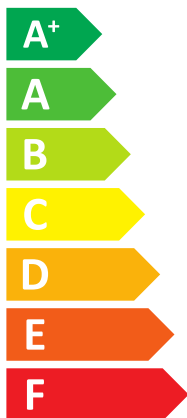

ENERG

енергия · ενεργεια

Y IJA
IE IA

HYDRABLOCK Hybrid BOX 25K/7M

ITALTHERM

A++

A

Two icons showing sound power levels: a speaker icon with the text "- dB" and a house icon with the text "64 dB".

Legend for power consumption: three colored squares (dark blue, medium blue, light blue) each followed by the text "7 kW".