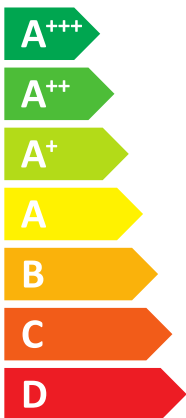

ENERG

енергия · ενεργεια

HYDRABLOCK Hybrid BOX 25K/5M

ITALTHERM

A++

A

Two icons showing sound power level. The top icon shows a speaker inside a house with the text "- dB". The bottom icon shows a speaker outside a house with the text "61 dB".

Legend for power consumption levels on the map: dark blue for 5 kW, medium blue for 7 kW, and light blue for 5 kW.