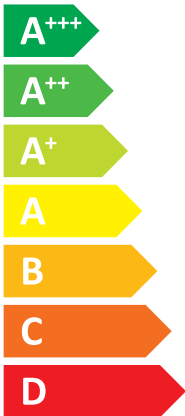

### MAX 27K/7M

**A++**

**A**

Two sound power level icons: the top one shows a speaker inside a house with the value **57 dB**, and the bottom one shows a speaker outside a house with the value **63 dB**.

A legend for power consumption in kW, shown as colored squares: dark blue for 7 kW, medium blue for 7 kW, and light blue for 8 kW.