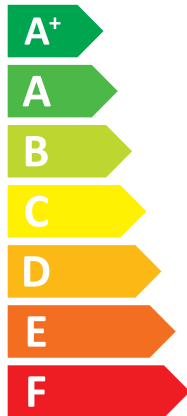

### MAX 27K/7M

**A++**

**A**

Two sound power level icons: the top one shows a speaker inside a house with the value **57 dB**, and the bottom one shows a speaker outside a house with the value **63 dB**.

A legend for power consumption in kW, shown as colored squares: dark blue for 7 kW, medium blue for 7 kW, and light blue for 8 kW.