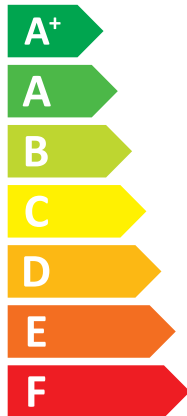

ENERG

енергия · ενεργεια

ITALTHERM

HYDRABLOCK C Hybrid SOLAR 35K/12M

A++

B

Two sound power level icons. The top one shows a speaker inside a house with the text "57 dB". The bottom one shows a speaker outside a house with the text "70 dB".

A legend for power consumption in Europe, showing three colored squares with corresponding values: a dark blue square for "12 kW", a medium blue square for "13 kW", and a light blue square for "12 kW".