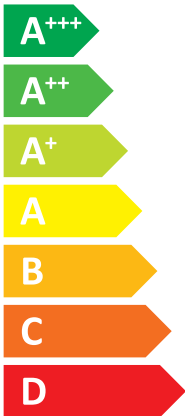

ENERG

енергия · ενεργεια

ITALTHERM

HYDRABLOCK C Hybrid SOLAR 35K/12M

A++

B

Two sound power level icons. The top one shows a speaker inside a house with the text "57 dB". The bottom one shows a speaker outside a house with the text "70 dB".

A legend for power consumption in Europe, showing three colored squares with corresponding values: a dark blue square for "12 kW", a medium blue square for "13 kW", and a light blue square for "12 kW".