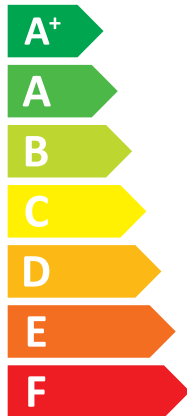

ENERG

енергия · ενεργεια

Y

IJA

IE

IA

HYDRABLOCK C Hybrid

SOLAR 35K/7M

ITALTHERM

A++

B

Two sound power level icons. The top one shows a speaker inside a house with the text "57 dB". The bottom one shows a speaker outside a house with the text "63 dB".

A legend box with three entries: a dark blue square for "7 kW", a medium blue square for "7 kW", and a light blue square for "8 kW".