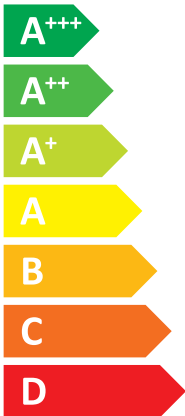

ENERG

енергия · ενεργεια

Y

IJA

IE

IA

HYDRABLOCK C Hybrid

SOLAR 35K/7M

ITALTHERM

A++

B

Two sound power level icons. The top one shows a speaker inside a house with the text "57 dB". The bottom one shows a speaker outside a house with the text "63 dB".

A legend box with three entries: a dark blue square for "7 kW", a medium blue square for "7 kW", and a light blue square for "8 kW".