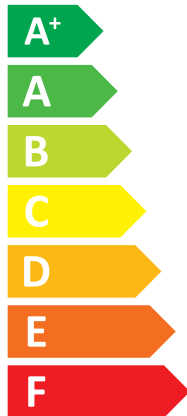

## HYDRABLOCK C Hybrid SOLAR 18K/7M

**A++**

**B**

Two sound power level icons. The top one shows a speaker inside a house with the text "57 dB". The bottom one shows a speaker outside a house with the text "63 dB".

A legend for power output with three colored squares: dark blue for "7 kW", medium blue for "7 kW", and light blue for "8 kW".