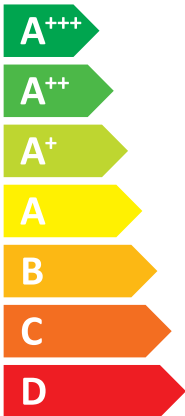

## HYDRABLOCK C Hybrid SOLAR 18K/7M

**A++**

**B**

Two sound power level icons. The top one shows a speaker inside a house with the text "57 dB". The bottom one shows a speaker outside a house with the text "63 dB".

A legend for power output with three colored squares: dark blue for "7 kW", medium blue for "7 kW", and light blue for "8 kW".