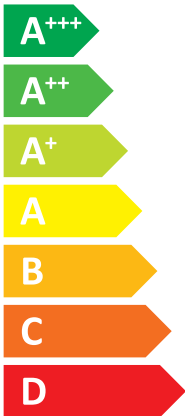

ENERG

енергия · ενεργεια

ITALTHERM

HYDRABLOCK C Hybrid BOX 25K/9M

A++

A

Two icons showing sound power levels. The top icon shows a speaker inside a house with the value **51 dB**. The bottom icon shows a speaker outside a house with the value **65 dB**.

Legend for power output levels, shown as colored squares: dark blue for 8 kW, medium blue for 8 kW, and light blue for 9 kW.