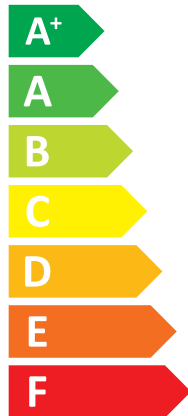

BOX 25K/5M

A++

A

Two icons showing sound power levels. The top icon shows a speaker inside a house with the text "51 dB". The bottom icon shows a speaker outside a house with the text "60 dB".

A legend box with three colored squares and their corresponding power ratings: a dark blue square for "5 kW", a medium blue square for "7 kW", and a light blue square for "6 kW".