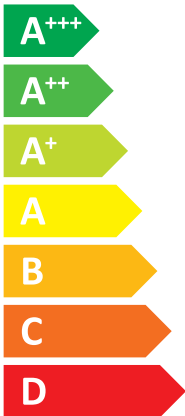

BOX 25K/5M

A++

A

Two icons showing sound power levels. The top icon shows a speaker inside a house with the text "51 dB". The bottom icon shows a speaker outside a house with the text "60 dB".

A legend box with three colored squares and their corresponding power ratings: a dark blue square for "5 kW", a medium blue square for "7 kW", and a light blue square for "6 kW".