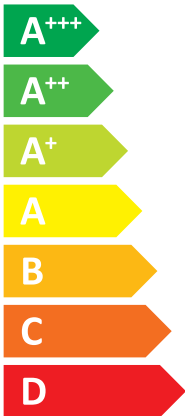

# ENERG

енергия · ενεργεια

Y

IJA

IE

IA

### OPEN 25K/9M

A++

A

Two icons showing sound power levels. The top icon shows a speaker inside a house with the text "51 dB". The bottom icon shows a speaker outside a house with the text "65 dB".

A legend for power output levels, consisting of three colored squares with corresponding text: a dark blue square for "8 kW", a medium blue square for "8 kW", and a light blue square for "9 kW".