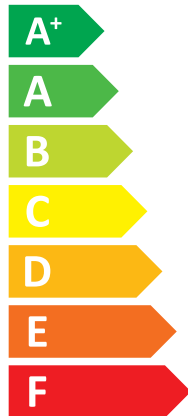

# ENERG

енергия · ενεργεια

Y

IJA

IE

IA

### OPEN 25K/9M

A++

A

Two icons showing sound power levels. The top icon shows a speaker inside a house with the text "51 dB". The bottom icon shows a speaker outside a house with the text "65 dB".

A legend for power output levels, consisting of three colored squares with corresponding text: a dark blue square for "8 kW", a medium blue square for "8 kW", and a light blue square for "9 kW".