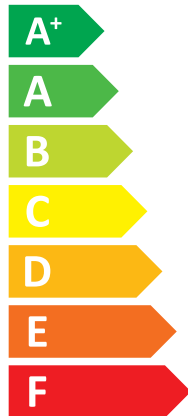

# ENERG

енергия · ενεργεια

Y

IJA

IE

IA

### OPEN 25K/5M

A++

A

Two icons showing sound power levels. The top icon shows a speaker inside a house with the text "51 dB". The bottom icon shows a speaker outside a house with the text "60 dB".

A legend for power consumption levels, showing three colored squares: dark blue for 5 kW, medium blue for 7 kW, and light blue for 6 kW.