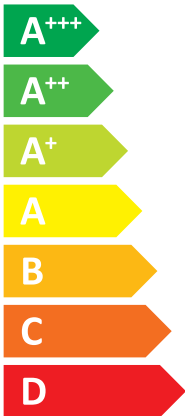

# ENERG

енергия · ενεργεια

Y

IJA

IE

IA

### OPEN 25K/5M

A++

A

Two icons showing sound power levels. The top icon shows a speaker inside a house with the text "51 dB". The bottom icon shows a speaker outside a house with the text "60 dB".

A legend for power consumption levels, showing three colored squares: dark blue for 5 kW, medium blue for 7 kW, and light blue for 6 kW.