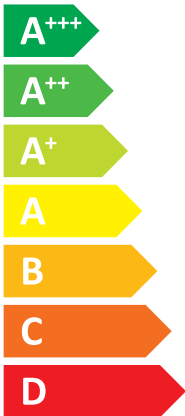

ENERG

енергия · ενεργεια

HYDRABLOCK C Hybrid

ITALTHERM

TOP 35K/14M

A++

A

Two icons showing sound power levels. The top icon shows a speaker inside a house with the value **52 dB**. The bottom icon shows a speaker outside a house with the value **72 dB**.

Legend for power consumption in kW, shown with colored squares: dark blue for 13 kW, medium blue for 14 kW, and light blue for 13 kW.