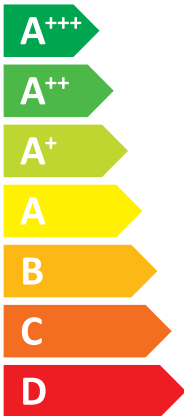

TOP 35K/12M

A++

A

Two sound power level icons. The top one shows a speaker inside a house with the text "52 dB". The bottom one shows a speaker outside a house with the text "70 dB".

A legend box with three entries: a dark blue square for "12 kW", a medium blue square for "13 kW", and a light blue square for "12 kW".