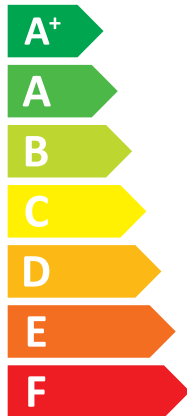

TOP 35K/12M

A++

A

Two sound power level icons. The top one shows a speaker inside a house with the text "52 dB". The bottom one shows a speaker outside a house with the text "70 dB".

A legend box with three entries: a dark blue square for "12 kW", a medium blue square for "13 kW", and a light blue square for "12 kW".