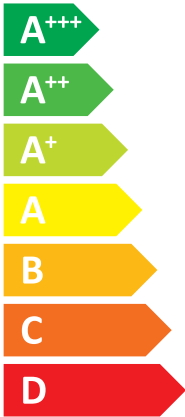

ENERG

енергия · ενεργεια

HYDRABLOCK C Hybrid

ITALTHERM

TOP 35K/5M

Two icons showing sound power levels. The top icon shows a speaker inside a house with the value 52 dB. The bottom icon shows a speaker outside a house with the value 60 dB.

A legend with three colored squares and their corresponding power consumption values: a dark blue square for 6 kW, a medium blue square for 7 kW, and a light blue square for 6 kW.