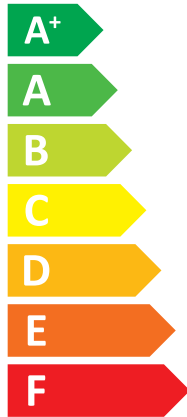

ENERG

енергия · ενεργεια

HYDRABLOCK C Hybrid

ITALTHERM

TOP 35K/5M

Two icons showing sound power levels. The top icon shows a speaker inside a house with the value 52 dB. The bottom icon shows a speaker outside a house with the value 60 dB.

A legend with three colored squares and their corresponding power consumption values: a dark blue square for 6 kW, a medium blue square for 7 kW, and a light blue square for 6 kW.