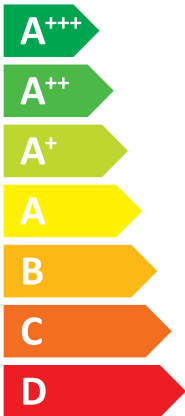

ENERG

енергия · ενεργεια

HYDRABLOCK C Hybrid

ITALTHERM

TOP 25K/7M

A++

A

Sound power level icons:

- 51 dB (Speaker icon inside a house)
- 63 dB (Speaker icon outside a house)

Power consumption legend:

- 7 kW (Dark Blue)
- 7 kW (Medium Blue)
- 8 kW (Light Blue)