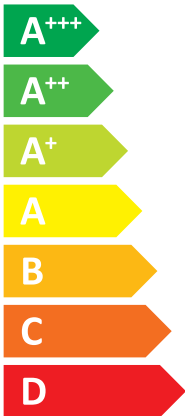

CLASS 30K/9M

A++

A

Two icons showing sound power levels. The top icon shows a speaker inside a house with the value 52 dB. The bottom icon shows a speaker outside a house with the value 65 dB.

Legend for power output levels, shown as colored squares: dark blue for 8 kW, medium blue for 8 kW, and light blue for 9 kW.