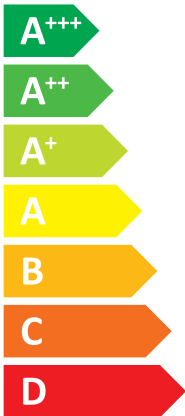

CLASS 30K/5M

A++

A

Two icons showing sound power levels. The top icon shows a speaker inside a house with the value 52 dB. The bottom icon shows a speaker outside a house with the value 60 dB.

A legend with three colored squares and their corresponding power consumption values: a dark blue square for 6 kW, a medium blue square for 7 kW, and a light blue square for 6 kW.