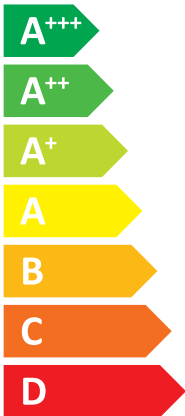

## HYDRABLOCK C Hybrid CLASS 25K/9M

**A++**

**A**

Two icons showing sound power levels. The top icon shows a speaker inside a house with the value **51 dB**. The bottom icon shows a speaker outside a house with the value **65 dB**.

Legend for power output levels, shown as colored squares: dark blue for 8 kW, medium blue for 8 kW, and light blue for 9 kW.