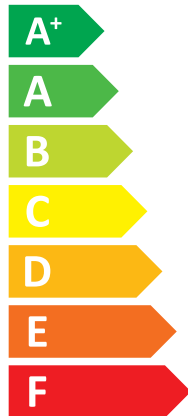

# ENERG

енергия · ενεργεια

Y

IJA

IE

IA

### CLASS 25K/7M

A++

A

Two icons showing sound power levels. The top icon shows a speaker inside a house with the text "51 dB". The bottom icon shows a speaker outside a house with the text "63 dB".

A legend for power output in kW, shown as colored squares: dark blue for 6 kW, medium blue for 7 kW, and light blue for 8 kW.