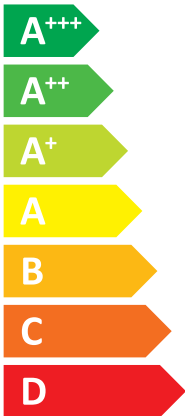

# ENERG

енергия · ενεργεια

Y

IJA

IE

IA

### CLASS 25K/7M

A++

A

Two icons showing sound power levels. The top icon shows a speaker inside a house with the text "51 dB". The bottom icon shows a speaker outside a house with the text "63 dB".

A legend for power output in kW, shown as colored squares: dark blue for 6 kW, medium blue for 7 kW, and light blue for 8 kW.